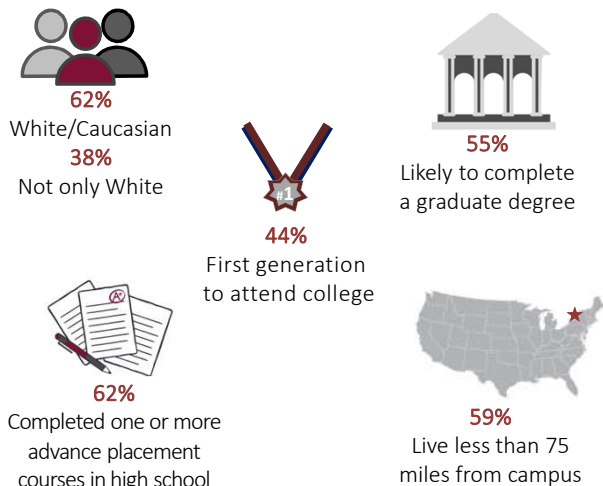

Start Strong Survey & Beginning College Survey of Student Engagement (BCSSE)

This pair of surveys collects information that enables us to create a snapshot of what our incoming students are like before they experience college.

DEMOGRAPHICS

COLLEGE SELECTION

Here are some of students' key considerations in choosing Meredith College

COMMUNITY ENGAGEMENT

Important to students that Meredith provide ...

SOCIAL & POLITICAL ATTITUDES

FINANCING COLLEGE