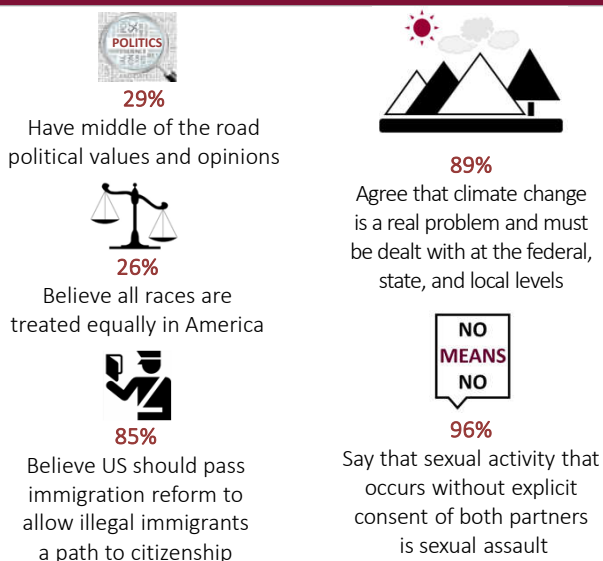

Start Strong Survey & Beginning College Survey of Student Engagement (BCSSE)

This pair of surveys collects information that enables us to create a snapshot of what our incoming students are like before they experience college.

DEMOGRAPHICS

COLLEGE SELECTION

Here are some of students' key considerations in choosing Meredith College

COMMUNITY ENGAGEMENT

Important to students that Meredith provide ...

SOCIAL & POLITICAL ATTITUDES

FINANCING COLLEGE