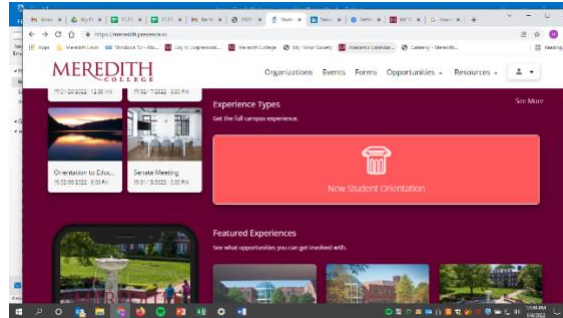

## MC Connect Orientation Site

- To access Virtual Orientation, please log in with your Meredith email address to MC Connect at [meredith.presence.io](https://meredith.presence.io).
- On the MC Connect homepage, you will see a coral box labeled “New Student Orientation.” Please click on this box.

- As the Orientation landing page appears, you will click the box “Spring 2022 New Student Orientation”

- This page will have the Orientation schedule with the zoom meeting links for each session, a list of campus resources, and a Welcome Message video from Meredith College leaders.
- Each Orientation session will also have its own box when you click on the coral New Student Orientation box. When you click on each session box, the Orientation schedule and specific link for the zoom session meeting will appear.